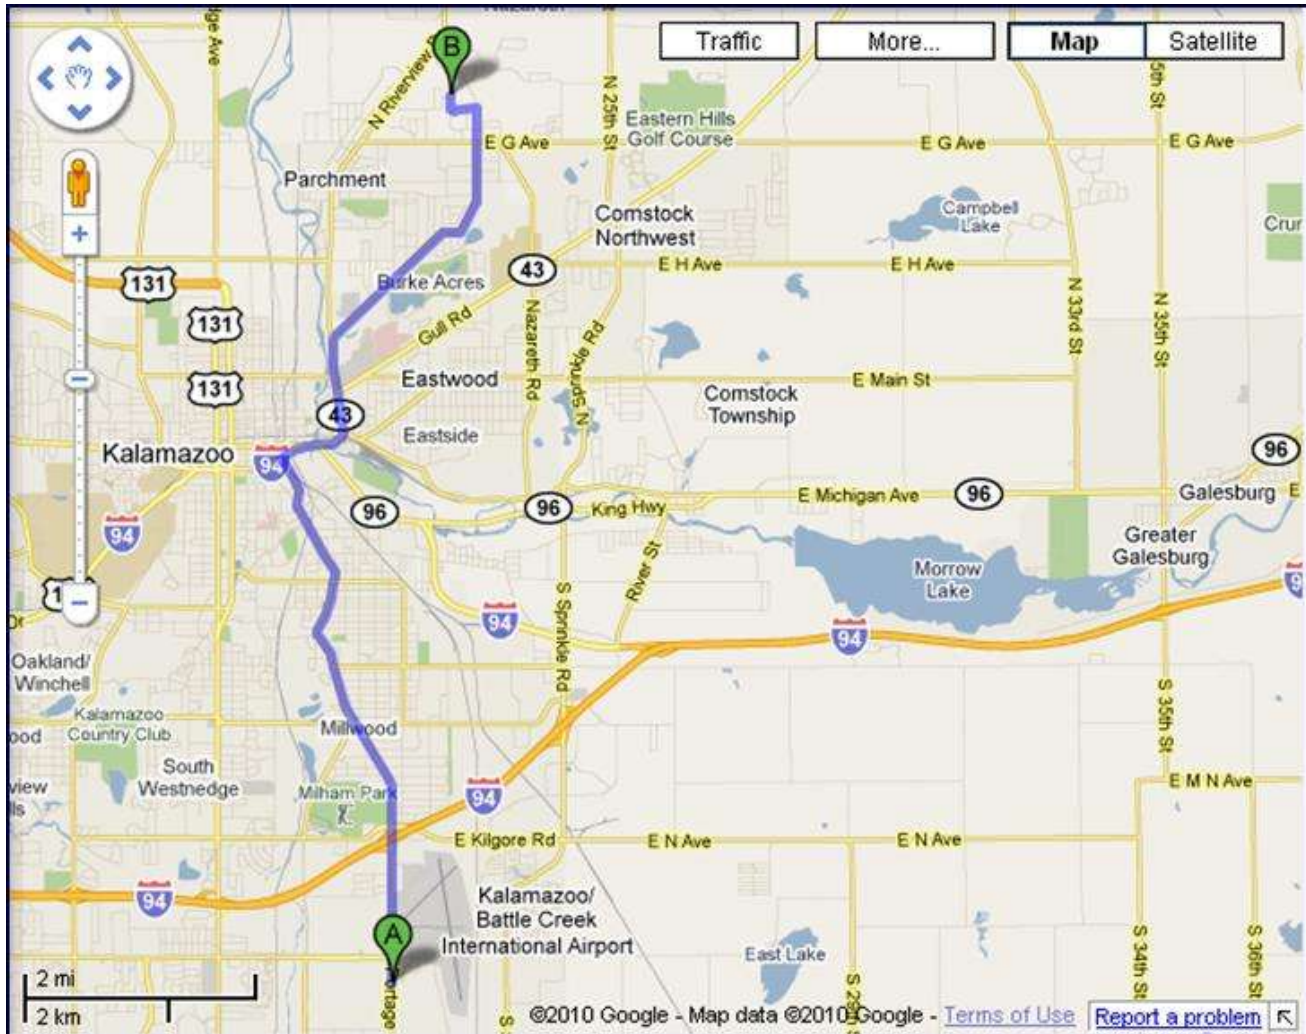

Directions from Air Zoo to Al's House

A 6151 Portage Rd
Portage, MI 49002

1. Head **north** on **Portage Rd** toward **E Milham Ave** 4.6 mi
2. Continue onto **S Pitcher St** 0.3 mi
3. Turn **right** at **E Michigan Ave** 0.6 mi
4. Continue onto **Riverview Dr** 0.9 mi
5. Turn **right** at **Mt Olivet Rd** 2.6 mi
6. Turn **left** at **Tanda Ave** 0.2 mi
7. Take the 1st **right** onto **Clato St** 0.2 mi
Destination will be on the right

B 5390 Clato St
Kalamazoo, MI 49004